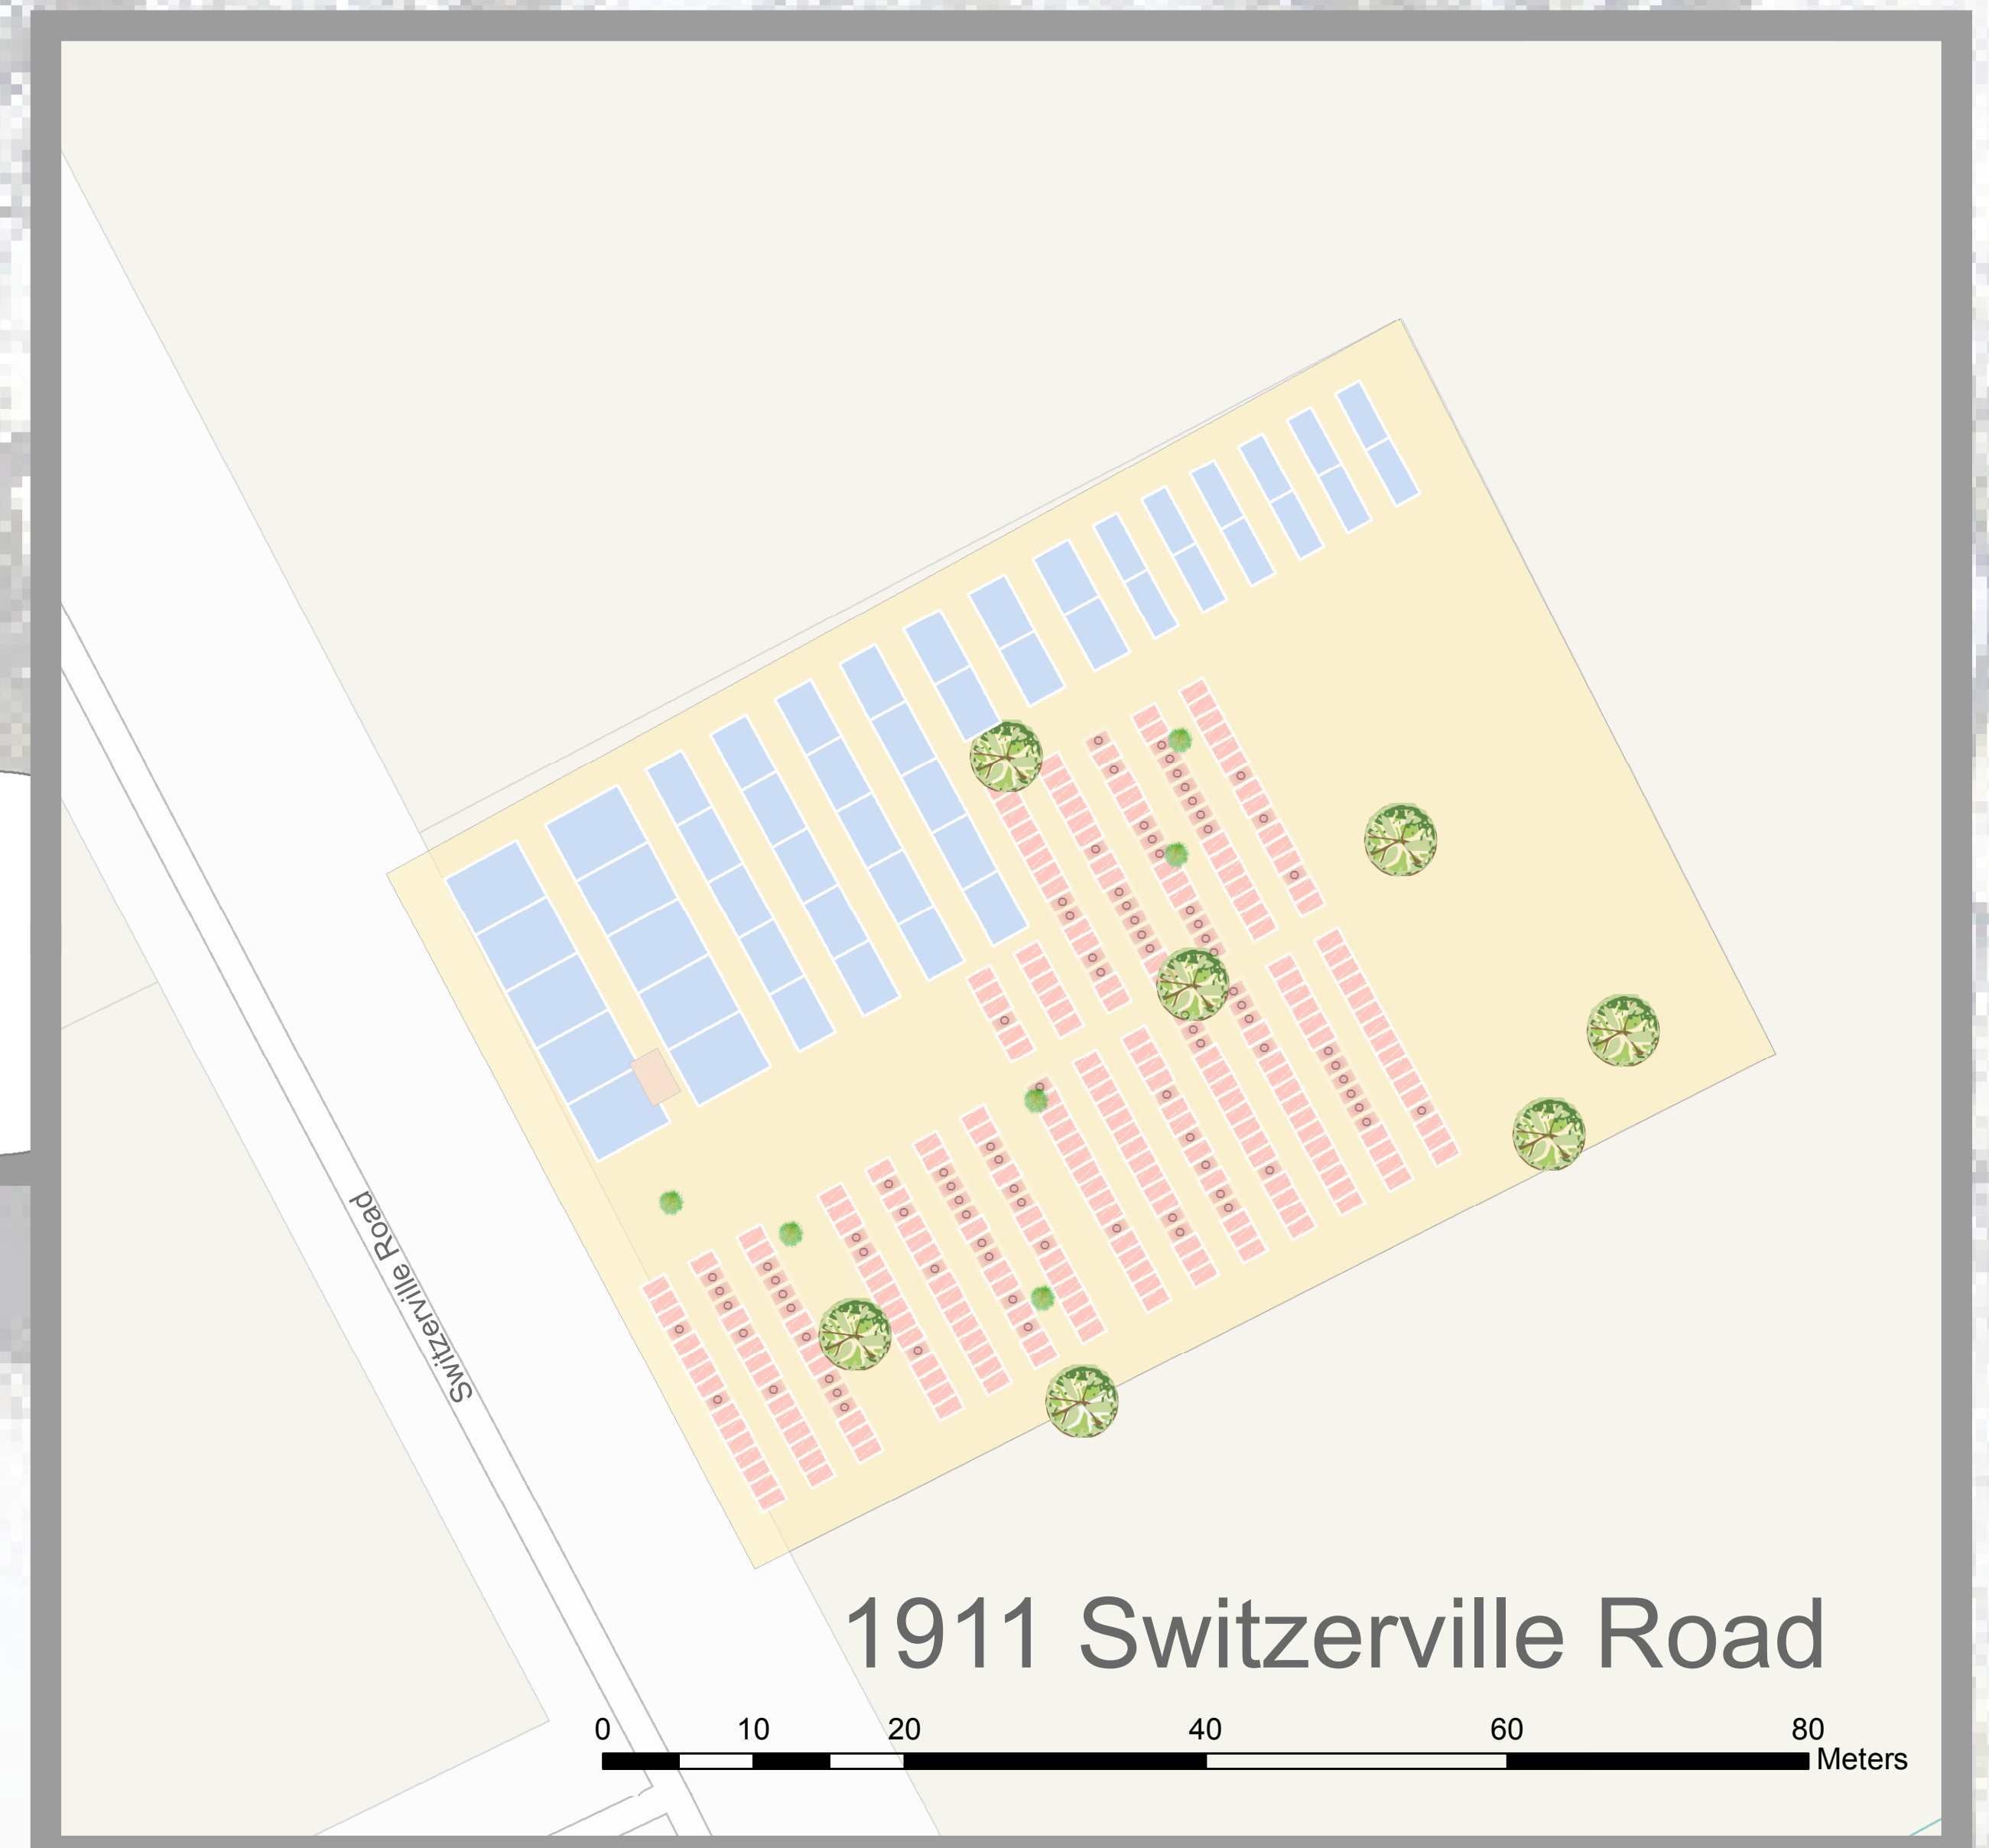

SWITZERVILLE