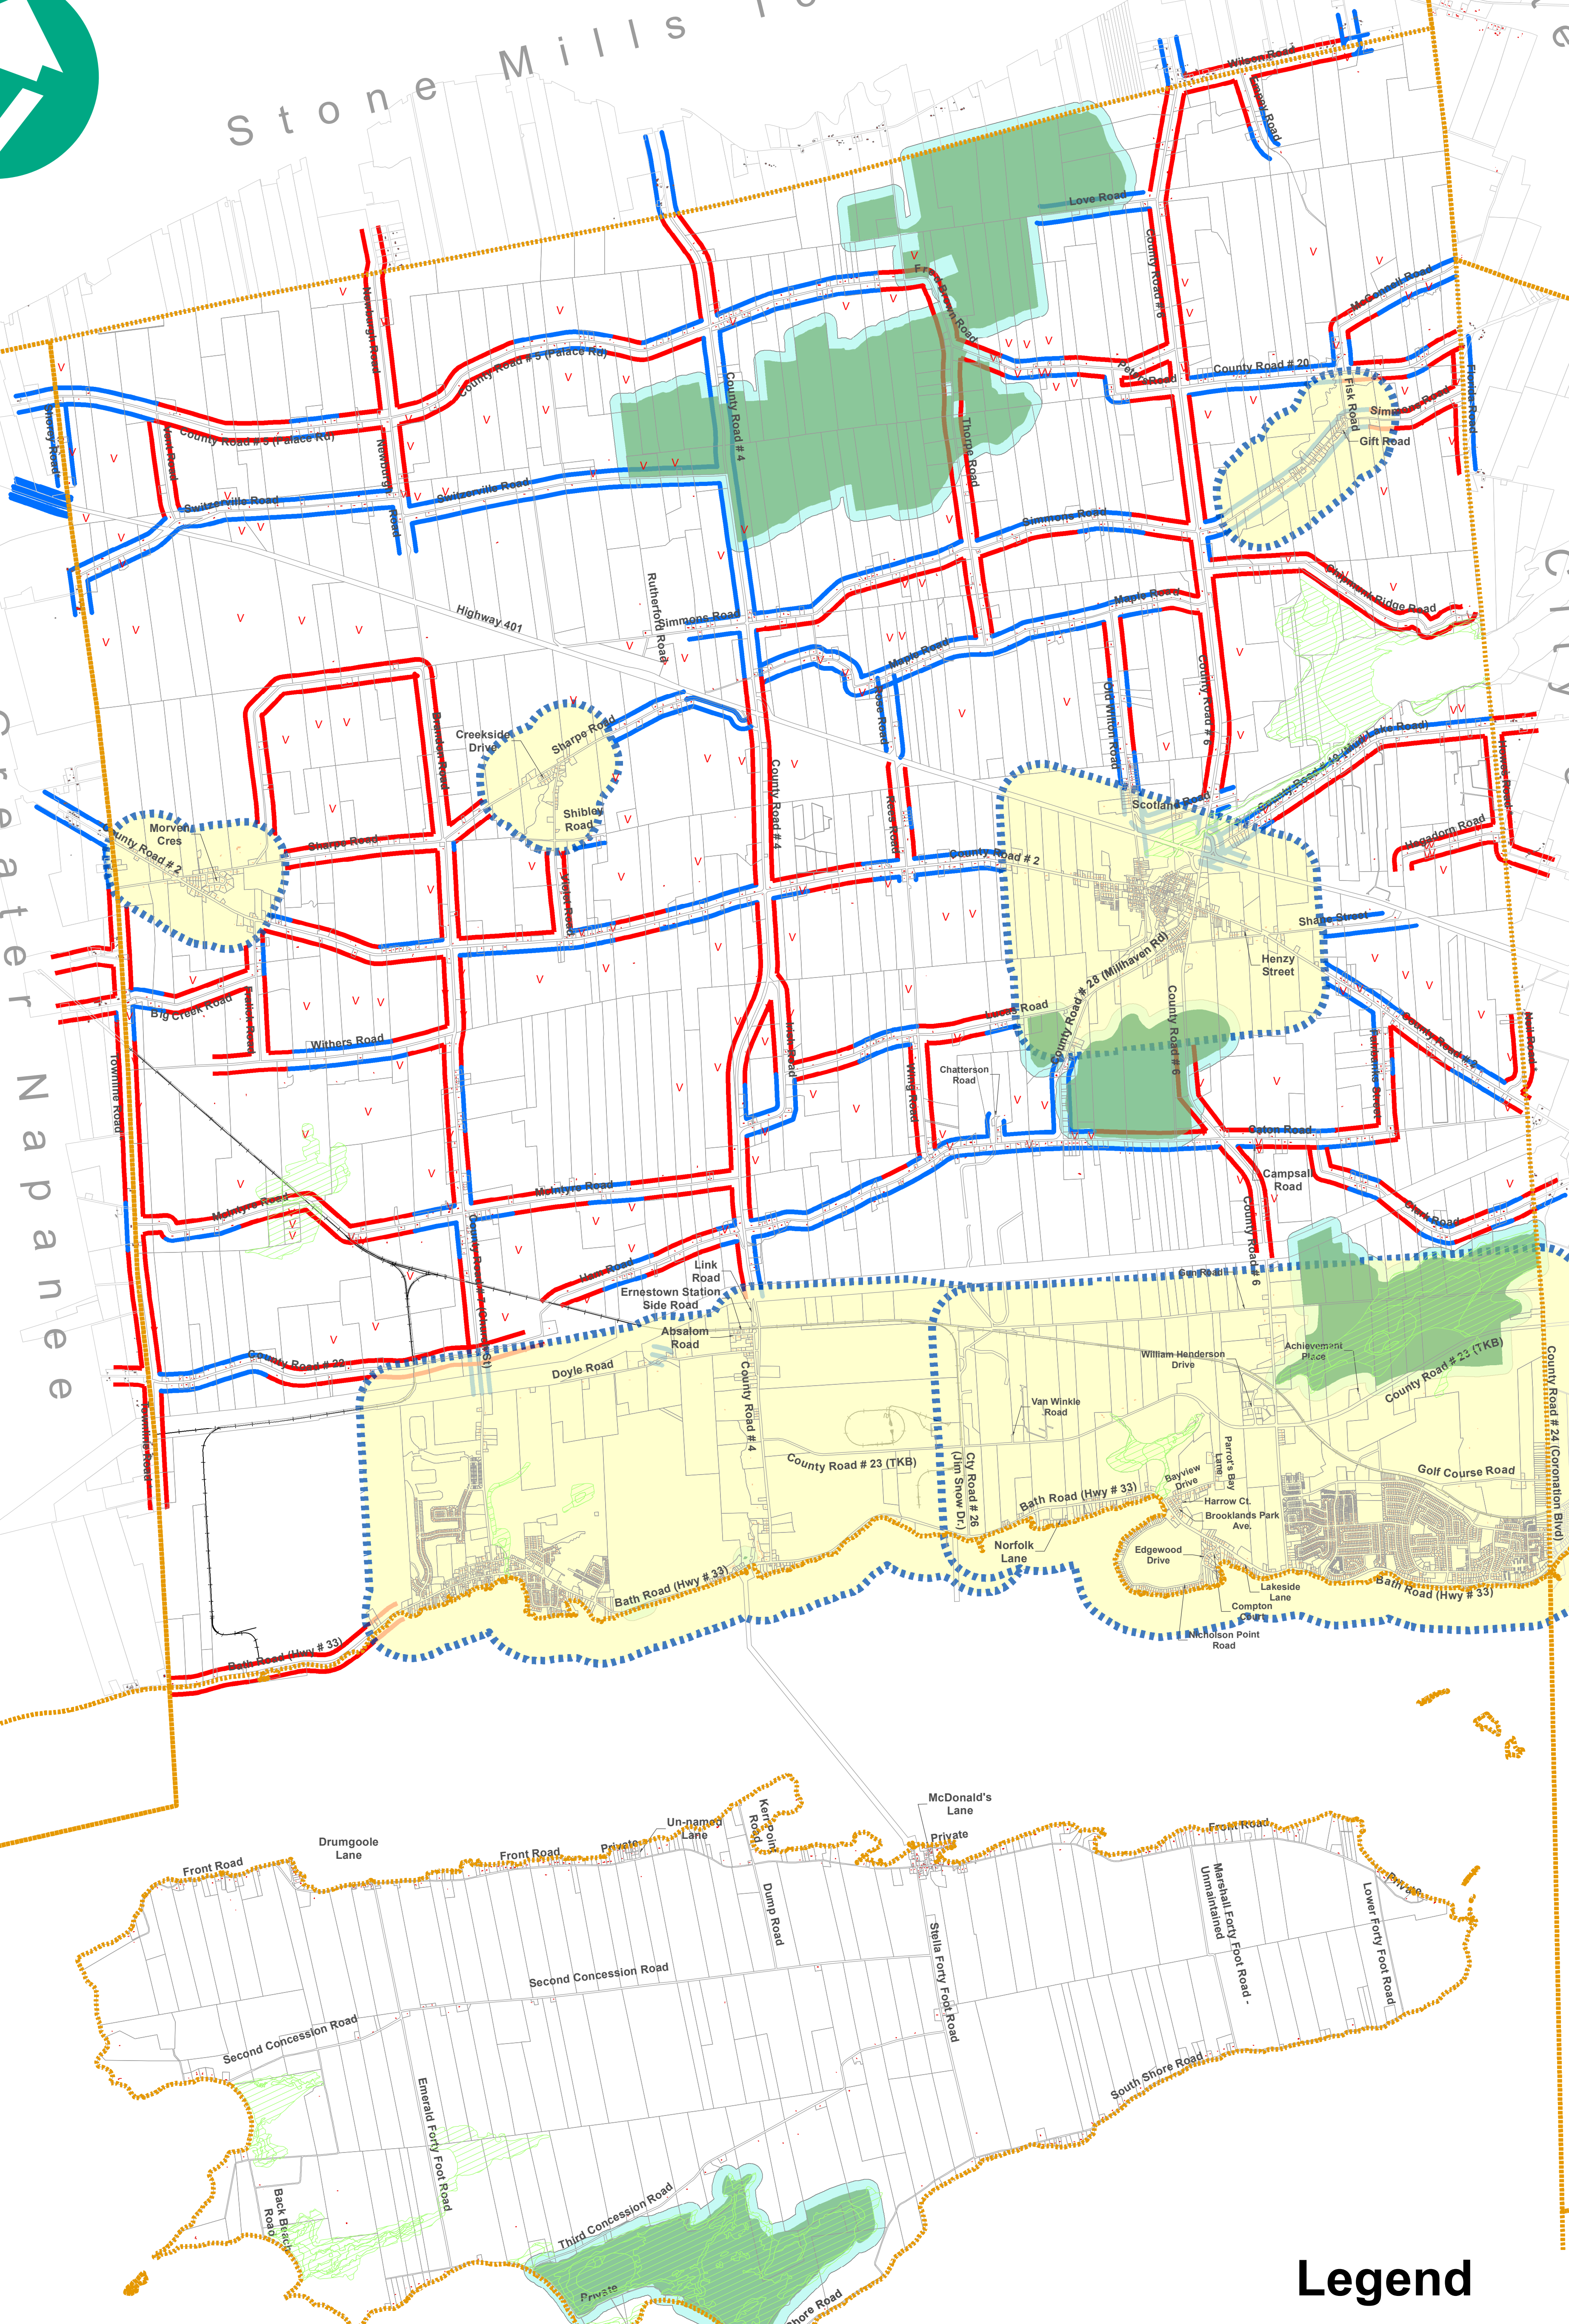

Loyalist Township Official Plan - Schedule J Select Bedrock Overlay

Stone Mills Township

Southeneac

Greater Napanee

City of Kingston

Legend

- Ansi
- Bedrock Non Study Areas
- Bedrock Study Areas
- Provincially Significant Wetlands